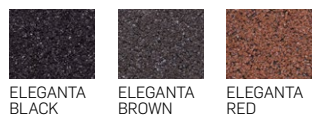

CHARCOAL

CHESTNUT

DEEP BLACK

ROSSO

SPANISH RED

REDWOOD

DARK SILVER

ASHWOOD

CEDAR

ELEGANTA BLACK

ELEGANTA BROWN

ELEGANTA RED

FOREST GREEN

PEPPER

SAGE

SAPPHIRE

BARK
BASE COLOUR

PATCH

ECLIPSE
BASE COLOUR

PATCH

PATINA ROSSO
BASE COLOUR

PATCH

PATINA GREY
BASE COLOUR

PATCH

Standard Colour (SL1 + SL2)
 Non-standard colour (SL3)
 Please see our Service Level policy.

www.gerardroofs.eu